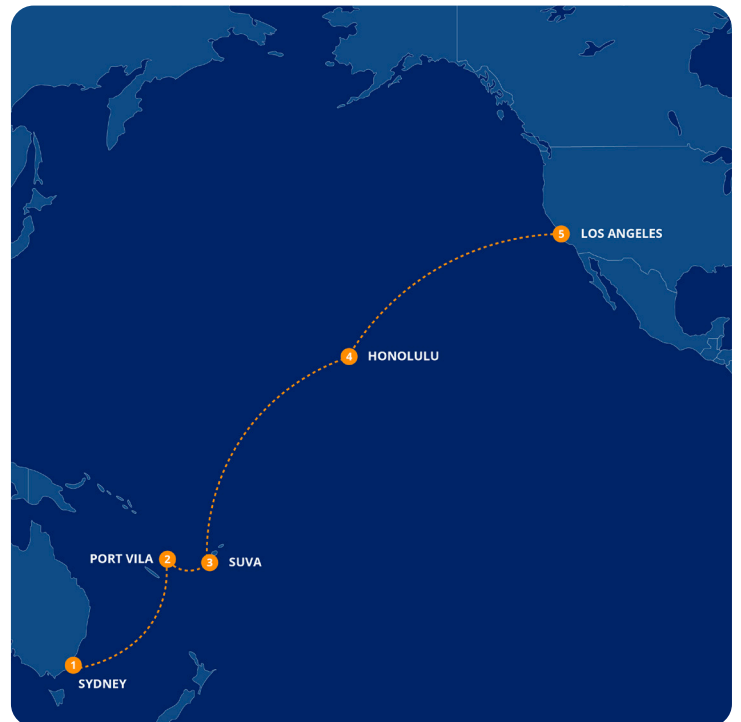

Complimentary Inbound Flight, Taxes & Transfers

Overnight flight

Phone: 1300 366 268

email: cruises@eseacruising.com

Itinerary

Sydney, Port Vila, Suva, Honolulu, Los Angeles.

Holiday Overview

Enjoy a classic yet modern cruising experience on board Cunard's latest Queen, complemented by a two-night hotel escape in the vibrant city of Los Angeles.

Your holiday begins in Sydney, where you're warmly welcomed by the majestic Queen Anne. From the moment you step on board, you'll be immersed in the unparalleled elegance and world-renowned service that Cunard is famous for.

Relish exceptional dining, unwind in opulent surroundings and enjoy thoughtful attention to detail as you sail towards Vanuatu's Port Vila and the radiant charm of Suva, Fiji. Cross the International Dateline and be welcomed by the stunning landscapes of Honolulu. Your journey culminates in Los Angeles, where you'll enjoy an unforgettable overnight in port, followed by a two-night hotel stay to marvel at the Hollywood Sign, bask on beautiful beaches and indulge in its vibrant food scene.